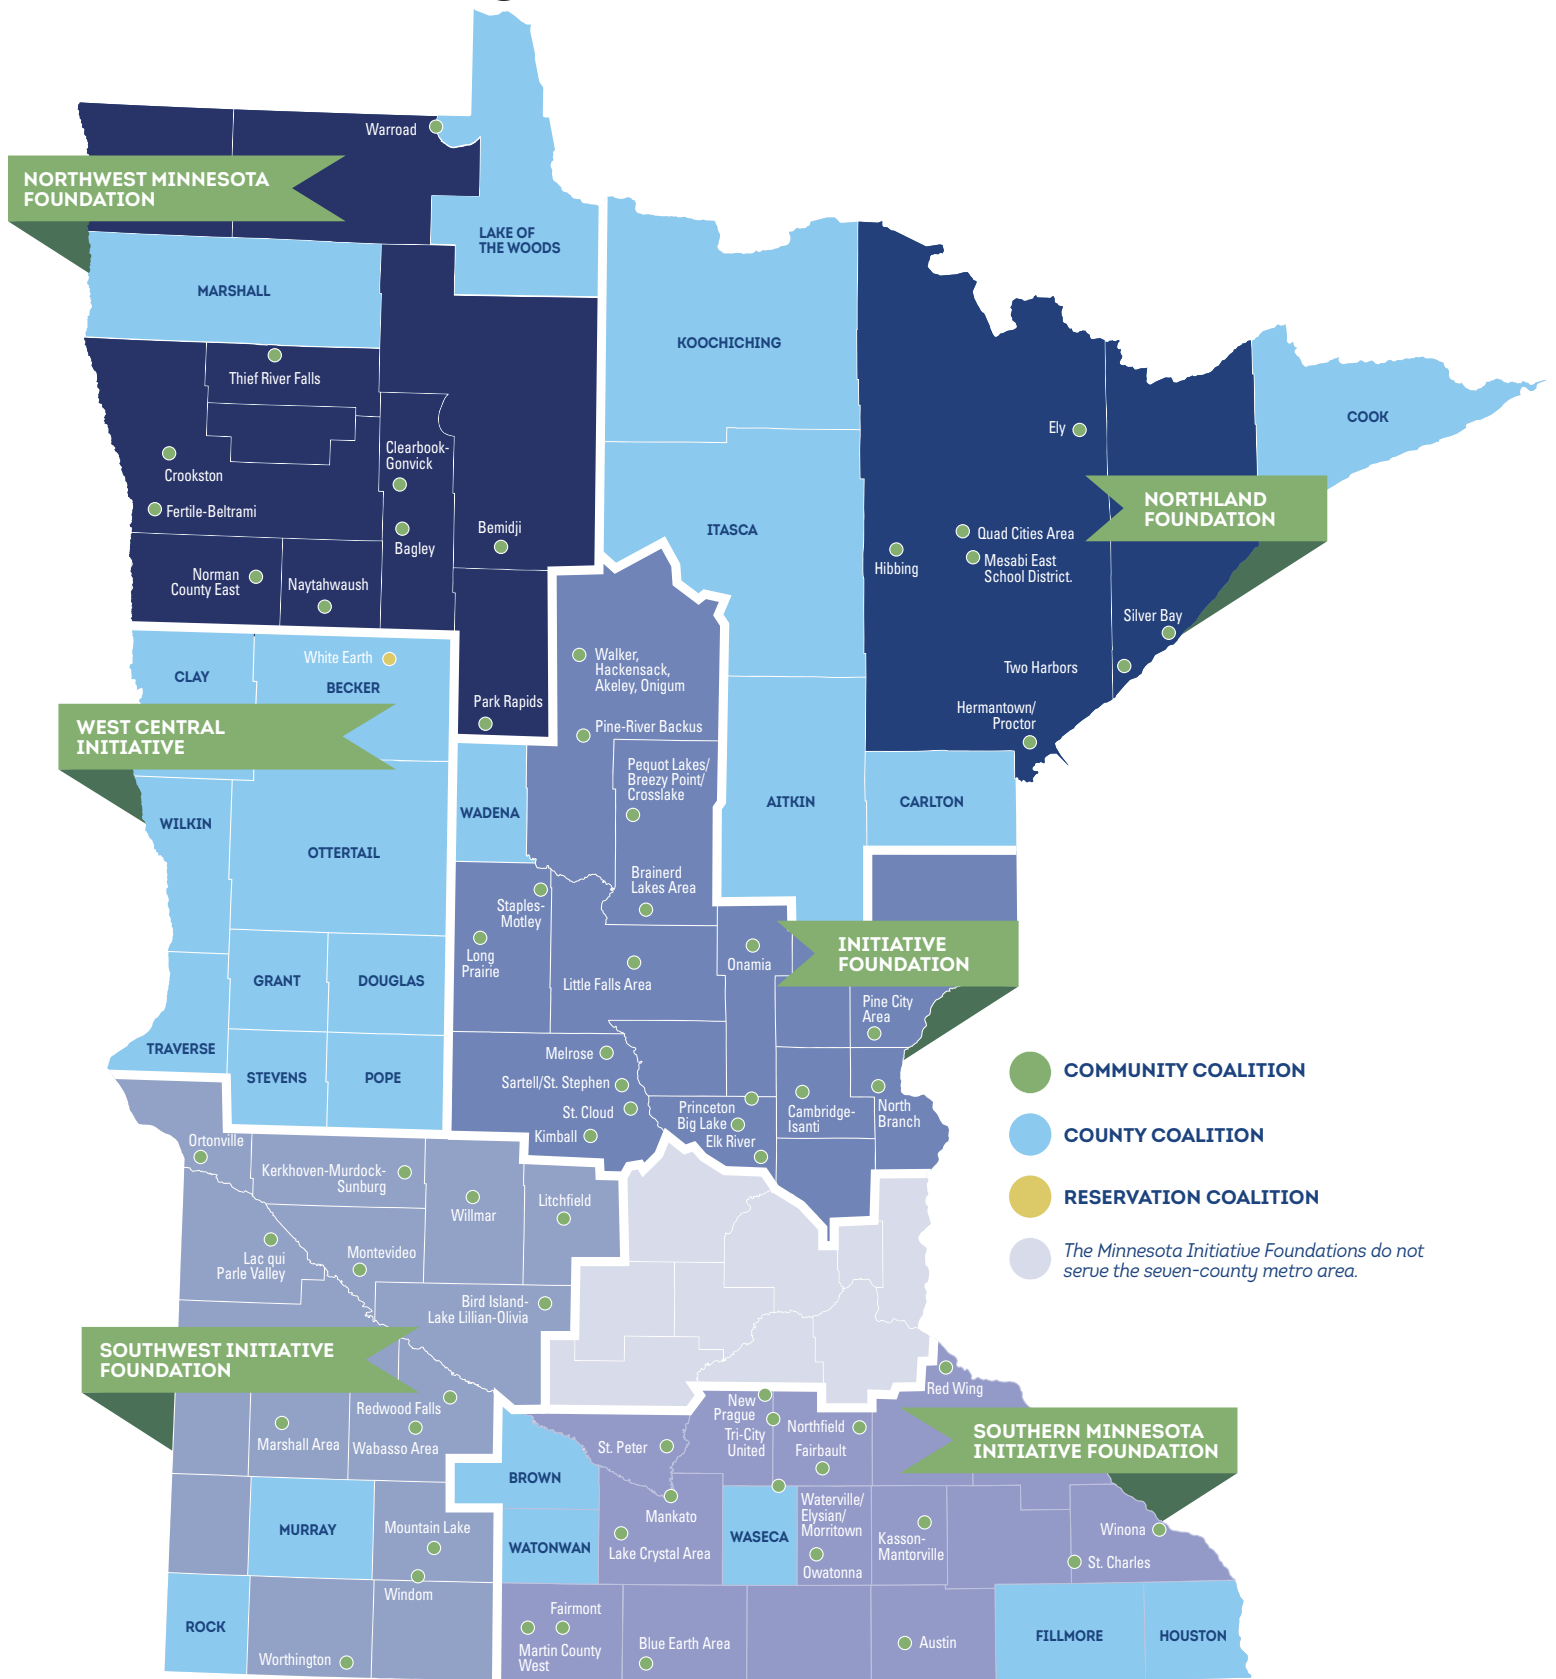

MIF Early Childhood Coalitions

MINNESOTA EARLY CHILDHOOD

INITIATIVE

a campaign for our youngest children